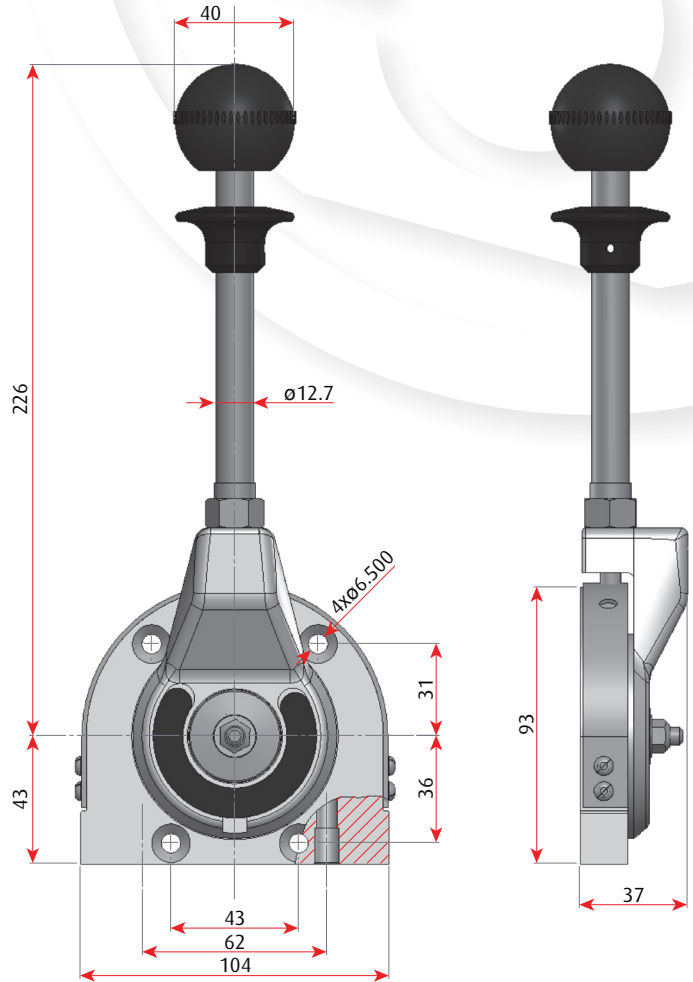

460

Mechanical control lever

It is very similar to the previous lever but it includes a syringe for the “present man” function. Standard version is with central detent

CODES

Version	Thread A	Outgoing cable position	Code
Pull	1/8 gas	Right	460.30-00-0
	1/8 gas	Left	460.30-00-1
Push-pull	1/8 gas	Right	460.30-10-0
	1/8 gas	Left	460.30-10-1

CABLES WHICH FIT WITH LEVER 440 & 460

Type	A	F	Code
07, 07E	1/8 gas	M6X1	0075950-mmmmm

Notes:

- “A” specifies cable lever side thread
- “F” specifies cable engine side thread
- “mmmmmm” is the length of the cable in mm