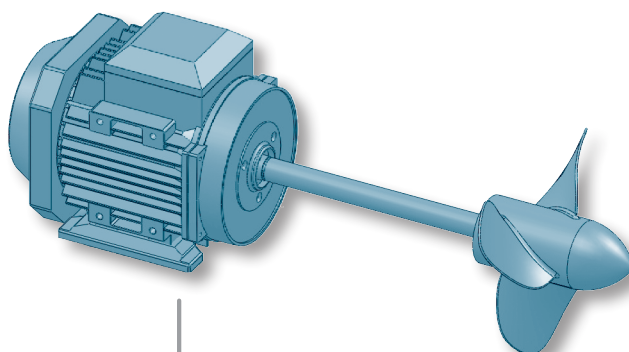

4100 Electric

Make your navigation greener

Your electric motor has never been so easy to control

Enjoy the new Flexball electronic control

4102 dual motor deck mounting

4101 Single motor deck mounting

4103 Single motor side mounting

- Suitable for all types of electric motors
- Easy mounting
- Reliable
- Precise
- Simple
- Reactive

4100 ELECTRIC

MOTOR CONTROLLER

ELECTRIC MOTOR

- Power supply from 9 to 32 Vdc
- Voltage signal towards the motor controller