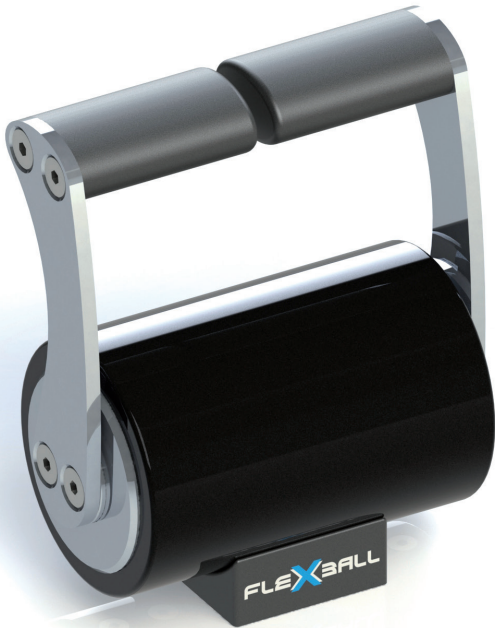

4100 Electric

Make your navigation greener

Your electric motor has never been so easy to control

Enjoy the new Flexball electronic control

4102 dual motor deck mounting

4101 Single motor deck mounting

4103 Single motor side mounting

- Suitable for all types of electric motors
- Easy mounting
- Reliable
- Precise
- Simple
- Reactive

4100 ELECTRIC

MOTOR CONTROLLER

ELECTRIC MOTOR

- Power supply from 9 to 32 Vdc
- Voltage signal towards the motor controller