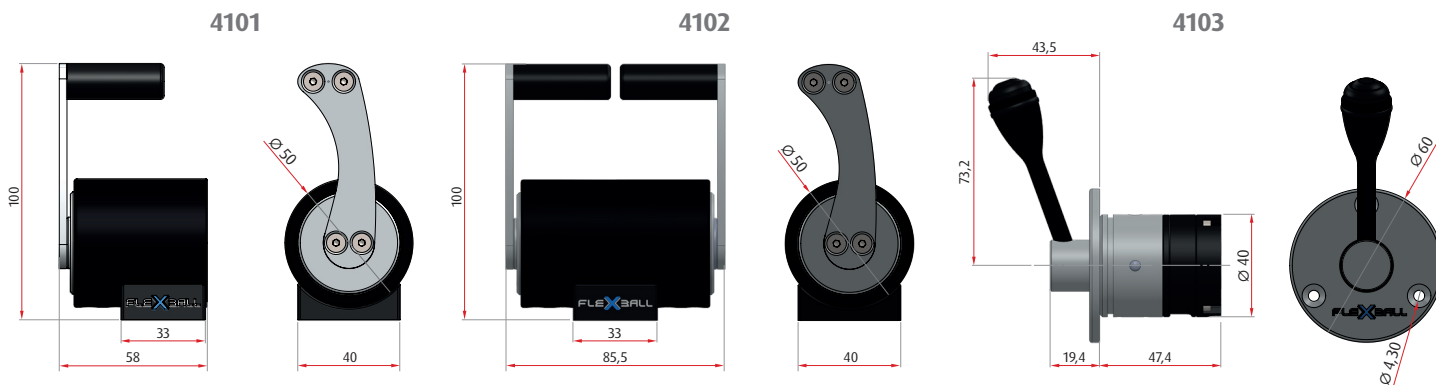

4100 Electric

Make your navigation greener

Your electric motor has never been so easy to control

Enjoy the new Flexball electronic control

4102 dual motor deck mounting

4101 Single motor deck mounting

4103 Single motor side mounting

- Suitable for all types of electric motors
- Easy mounting
- Reliable
- Precise
- Simple
- Reactive

4100 ELECTRIC

MOTOR CONTROLLER

ELECTRIC MOTOR

- Power supply from 9 to 32 Vdc
- Voltage signal towards the motor controller